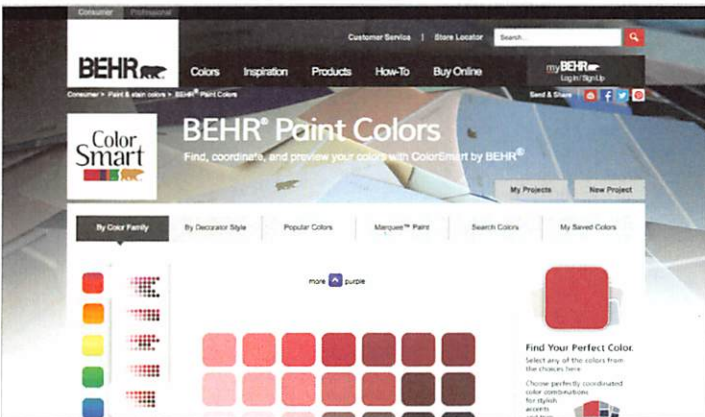

LIBERTY BAY HOA

Color Book

Made exclusively by
Behr Process Corporation | Professional Products & Services.
3/2022

COLOR OPTIONS

COLOR BOOK

BehrPro.com

Browse our technical library, take advantage of our online tools, and learn how Behr provides Pro Pricing, Direct to Pro, and Factory Tinting services.

Behr.com

Explore color possibilities with COLORSMART BY BEHR® and PAINT YOUR PLACE™, keep updated on the latest color trends, and even order samples online.

Visit Colorsmart by Behr® in-store or at www.behr.com to create beautifully coordinated color palettes and visualize your selections in a room setting.

Subscribe to Paint Your Place™ and paint your own room images with any of the colors available through Colorsmart by Behr®.

LIBERTY BAY HOA

COLOR BOOK - SCHEME 1

BODY
N440-3 - GREENWICH VILLAGE

TRIM
GR-W9 - SNOWFALL WHITE