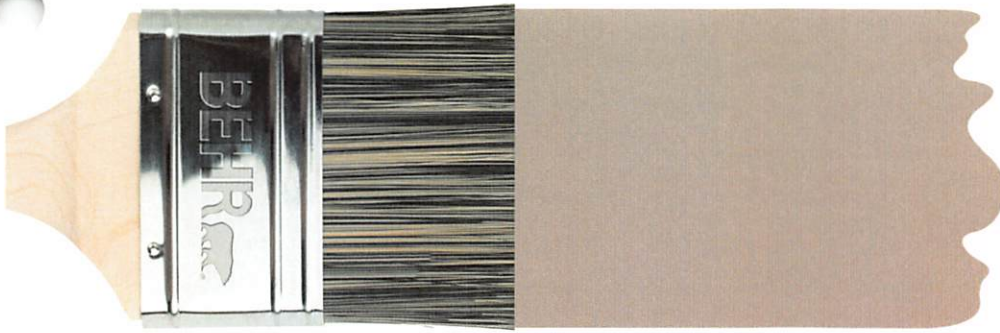

LIBERTY BAY HOA

COLOR BOOK - SCHEME 2

BODY
AC-32 - PISMO DUNES