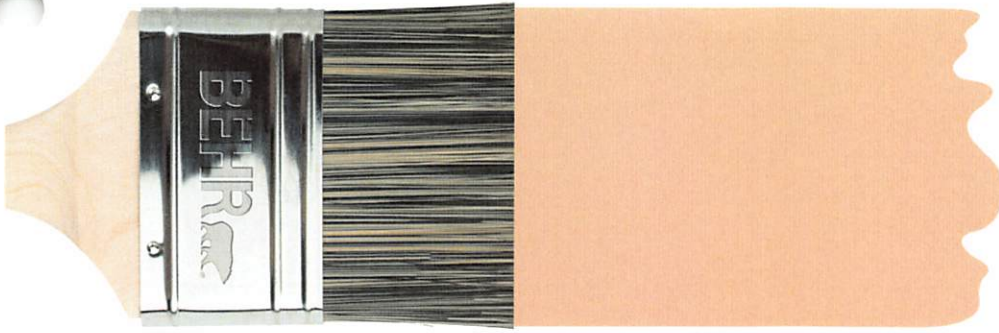

BODY
BWC-26 - STUCCO TAN

TRIM
GR-W9 - SNOWFALL WHITE

Made exclusively by
Behr Process Corporation | Professional Products & Services.
3/2022

LIBERTY BAY HOA

COLOR BOOK - SCHEME 4

BODY
N280-3 - LOUVRE

TRIM
GR-W9 - SNOWFALL WHITE